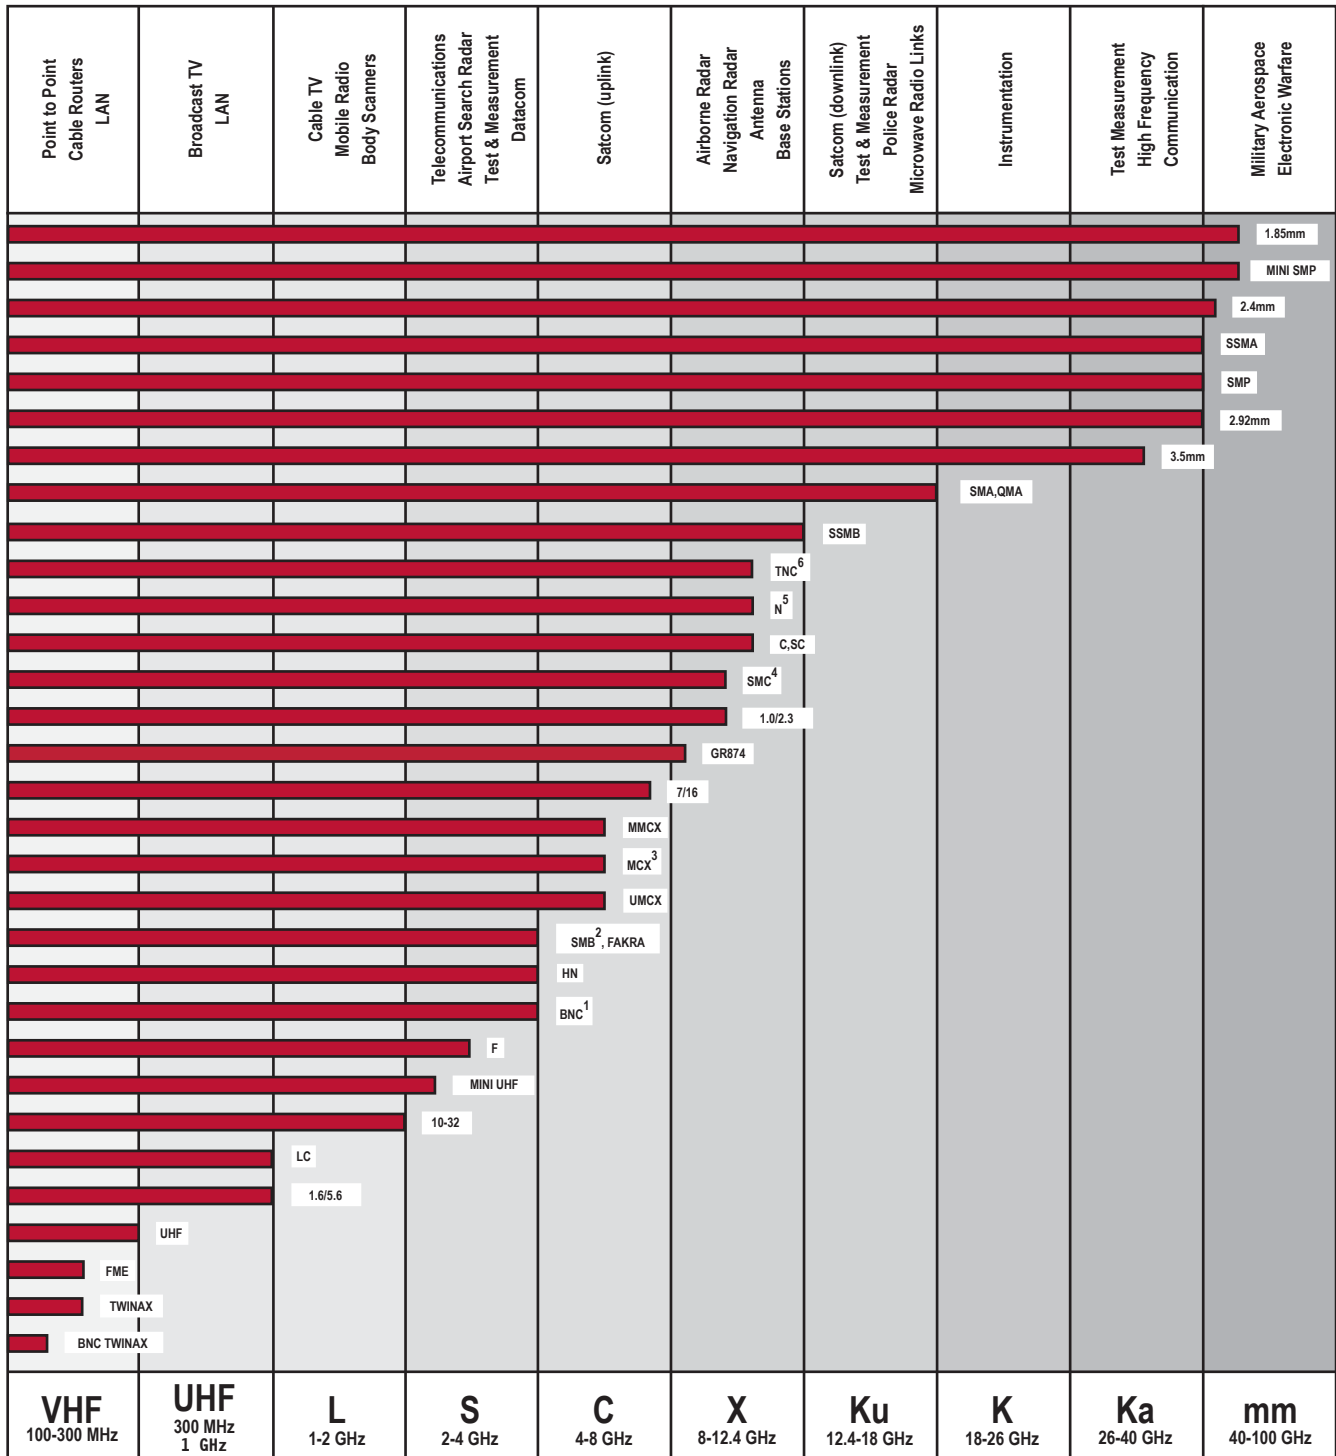

CONNECTOR FREQUENCY RANGE CHART

Notes:

- 1: BNC-75 Ohm connectors operate up to 1 GHz
- 2: SMB-75 Ohm & Mini SMB-75 Ohm connectors operate up to 4 GHz
- 3: MCX-75 Ohm connectors operate up to 6 GHz
- 4: SMC-75 Ohm connectors operate up to 10 GHz
- 5: N-75 Ohm connectors operate up to 1.5 GHz
- 6: TNC-75 Ohm connectors operate up to 1 GHz