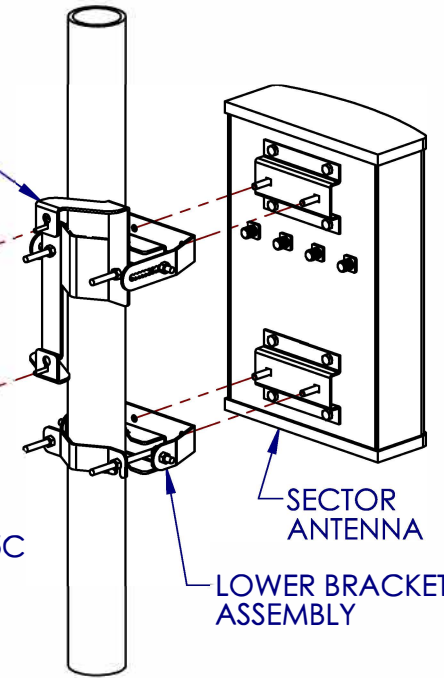

MIMOSA A5C SECTOR BRACKET ASSEMBLY C/W MIMOSA A5C RADIO (X1)

UPPER BRACKET ASSEMBLY

MIMOSA A5C RADIO

SECTOR ANTENNA
LOWER BRACKET ASSEMBLY

UPPER BRACKET ASSEMBLY

NO.	DESCRIPTION	QTY.
12	A5C (X1) POST C-CLAMP	1
11	A5C (X1) RADIO MOUNT	1
10	A5C (X1) SECTOR BRACKET, UPPER	1
9	M8 FLANGE NUT	4
8	M8 X 110 CARRIAGE BOLT	2
7	M8 X 25 CARRIAGE BOLT	2

LOWER BRACKET ASSEMBLY

NO.	DESCRIPTION	QTY.
6	A5C (X1) POST C-CLAMP	1
5	SECTOR BRACKET, LOWER	1
4	POST CLAMP, LOWER	1
3	M8 FLANGE NUT	4
2	M8 X 110 CARRIAGE BOLT	2
1	M8 X 25 CARRIAGE BOLT	2