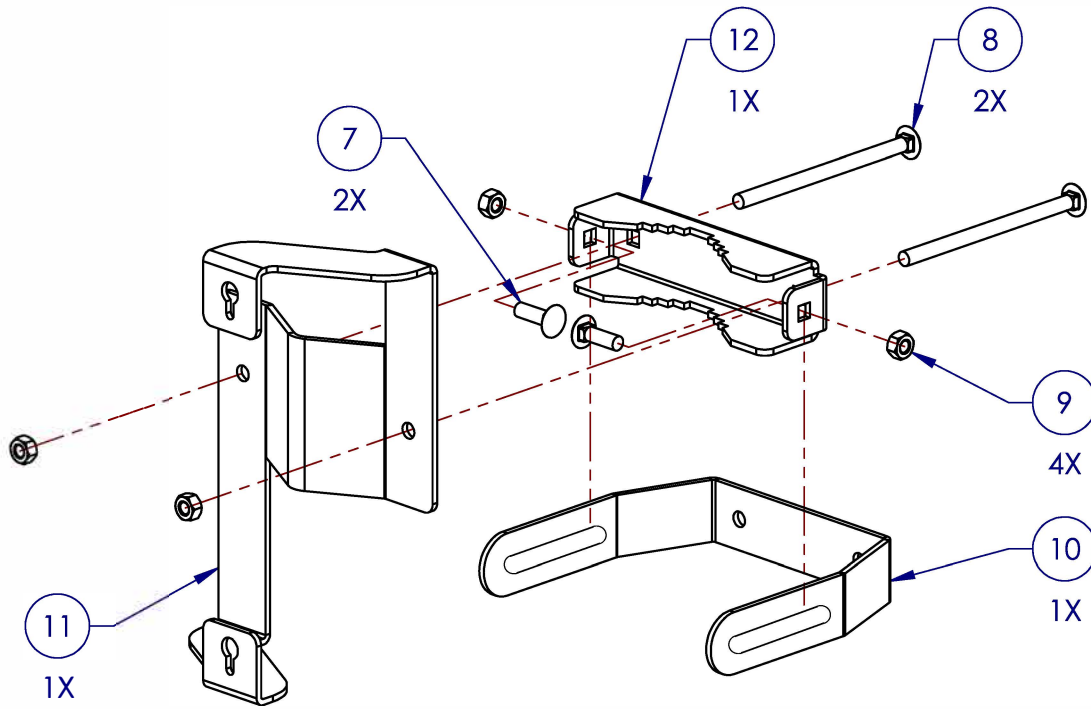

MIMOSA A5C SECTOR BRACKET ASSEMBLY C/W MIMOSA A5C RADIO (X1)

UPPER BRACKET ASSEMBLY

MIMOSA A5C RADIO

SECTOR ANTENNA
LOWER BRACKET ASSEMBLY

UPPER BRACKET ASSEMBLY

NO.	DESCRIPTION	QTY.
12	A5C (X1) POST C-CLAMP	1
11	A5C (X1) RADIO MOUNT	1
10	A5C (X1) SECTOR BRACKET, UPPER	1
9	M8 FLANGE NUT	4
8	M8 X 110 CARRIAGE BOLT	2
7	M8 X 25 CARRIAGE BOLT	2

LOWER BRACKET ASSEMBLY

NO.	DESCRIPTION	QTY.
6	A5C (X1) POST C-CLAMP	1
5	SECTOR BRACKET, LOWER	1
4	POST CLAMP, LOWER	1
3	M8 FLANGE NUT	4
2	M8 X 110 CARRIAGE BOLT	2
1	M8 X 25 CARRIAGE BOLT	2