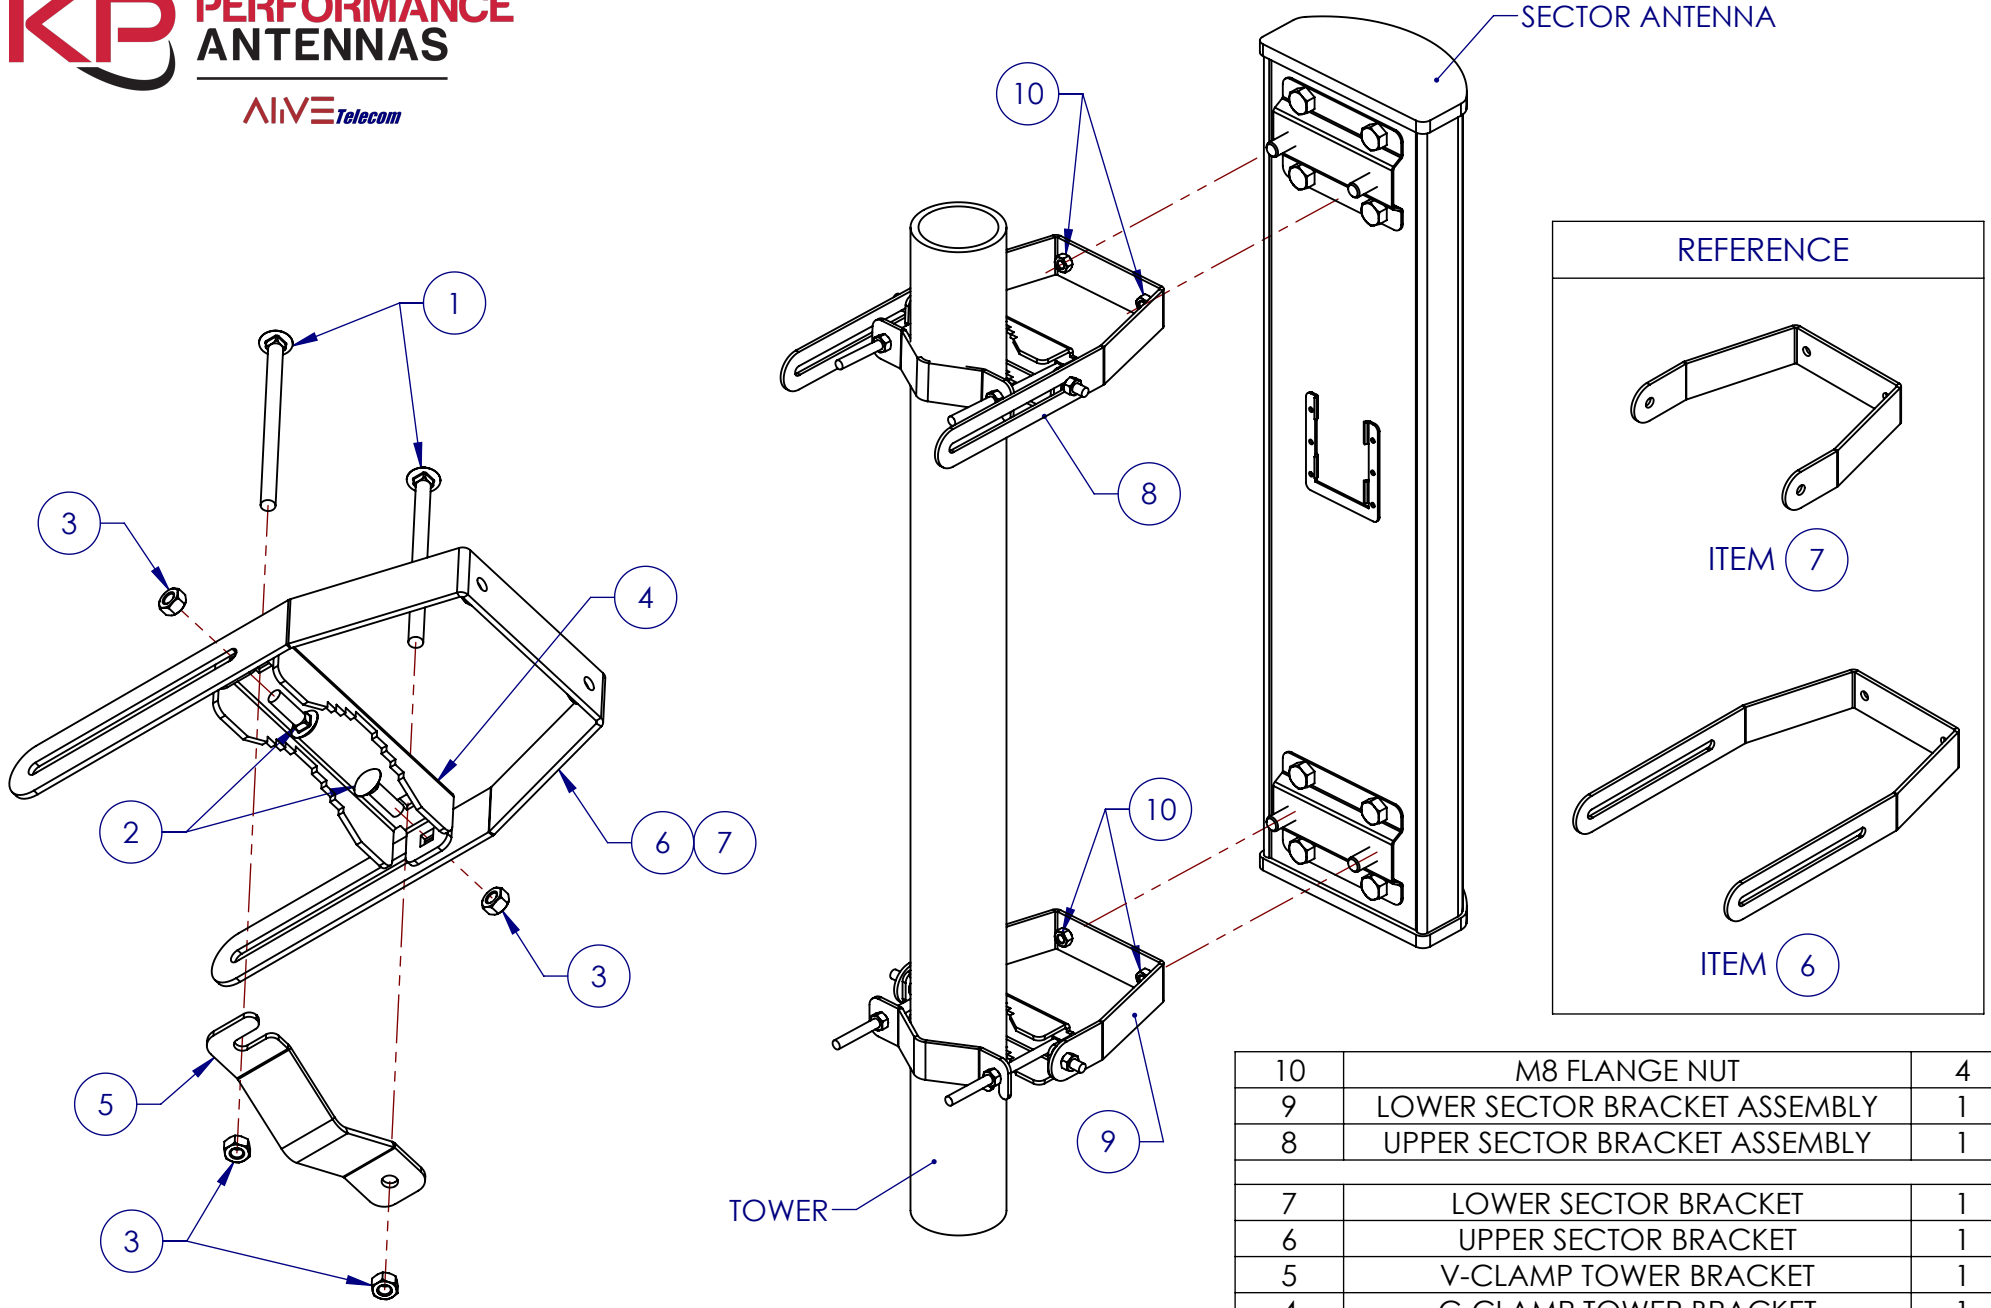

SECTOR ANTENNA MOUNTING BRACKET DIAGRAM

SECTOR BRACKET ASSEMBLY DIAGRAM
 UPPER MOUNTING BRACKET (SHOWN) USE ITEM 6
 LOWER MOUNTING BRACKET USE ITEM 7

10	M8 FLANGE NUT	4
9	LOWER SECTOR BRACKET ASSEMBLY	1
8	UPPER SECTOR BRACKET ASSEMBLY	1
7	LOWER SECTOR BRACKET	1
6	UPPER SECTOR BRACKET	1
5	V-CLAMP TOWER BRACKET	1
4	C-CLAMP TOWER BRACKET	1
3	M8 FLANGE NUT	4
2	M8 X 25 CARRIAGE BOLT	2
1	M8 X 125 CARRIAGE BOLT	2
NO.	DESCRIPTION	QTY