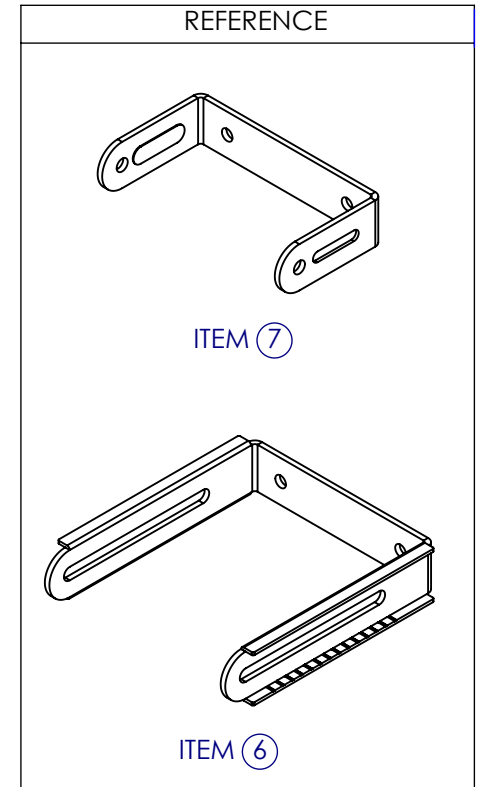

SECTOR ANTENNA MOUNTING BRACKET DIAGRAM

10	M8 FLANGE NUT	4
9	LOWER SECTOR BRACKET ASSEMBLY	1
8	UPPER SECTOR BRACKET ASSEMBLY	1
7	LOWER SECTOR BRACKET	1
6	UPPER SECTOR BRACKET	1
5	C-CLAMP TOWER BRACKET B	1
4	C-CLAMP TOWER BRACKET A	1
3	M8 FLANGE NUT	2
2	M8 x 25mm CARRIAGE BOLT	2
1	M8 x 125mm CARRIAGE BOLT	2
NO.	DESCRIPTION	QTY

SECTOR BRACKET ASSEMBLY DIAGRAM
UPPER MOUNTING BRACKET (SHOWN) USE ITEM 6
LOWER MOUNTING BRACKET USE ITEM 7