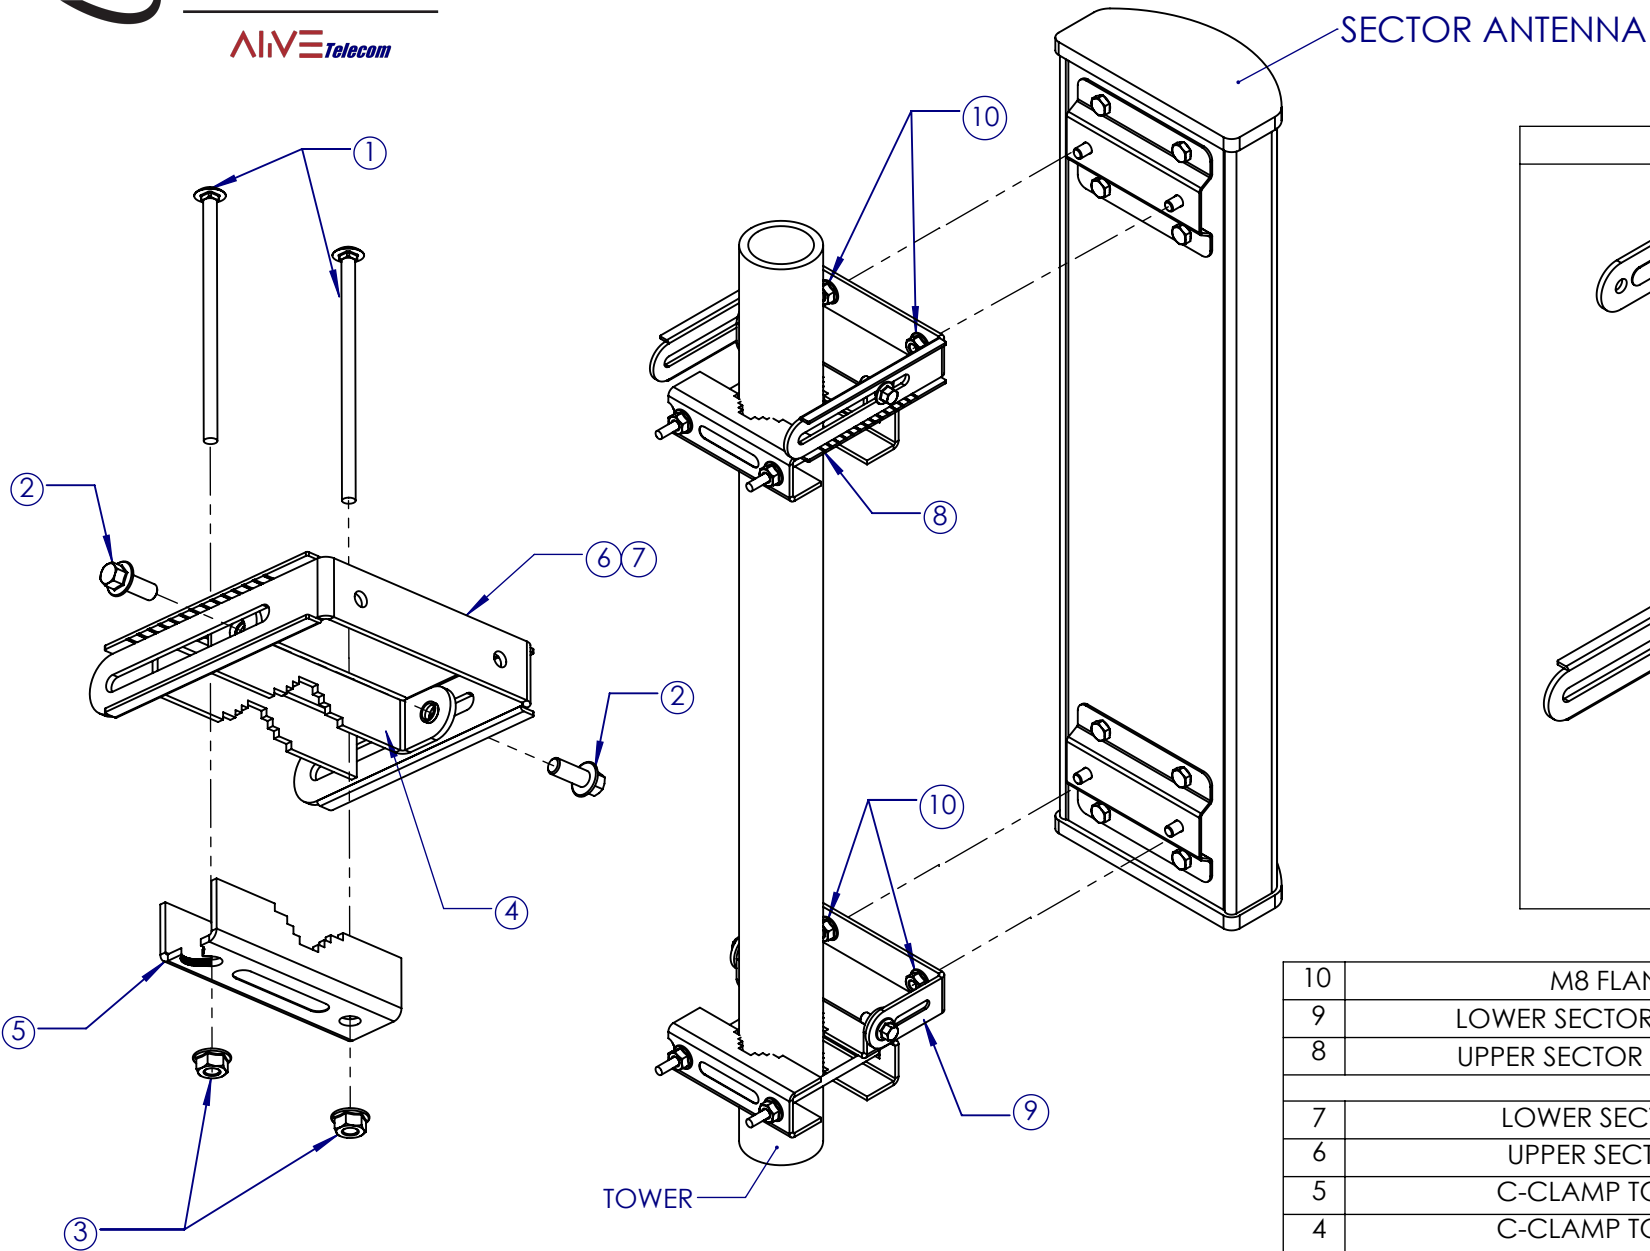

SECTOR ANTENNA MOUNTING BRACKET DIAGRAM

10	M8 FLANGE NUT	4
9	LOWER SECTOR BRACKET ASSEMBLY	1
8	UPPER SECTOR BRACKET ASSEMBLY	1
7	LOWER SECTOR BRACKET	1
6	UPPER SECTOR BRACKET	1
5	C-CLAMP TOWER BRACKET B	1
4	C-CLAMP TOWER BRACKET A	1
3	M8 FLANGE NUT	2
2	M8 x 25mm CARRIAGE BOLT	2
1	M8 x 125mm CARRIAGE BOLT	2
NO.	DESCRIPTION	QTY

SECTOR BRACKET ASSEMBLY DIAGRAM
UPPER MOUNTING BRACKET (SHOWN) USE ITEM 6
LOWER MOUNTING BRACKET USE ITEM 7