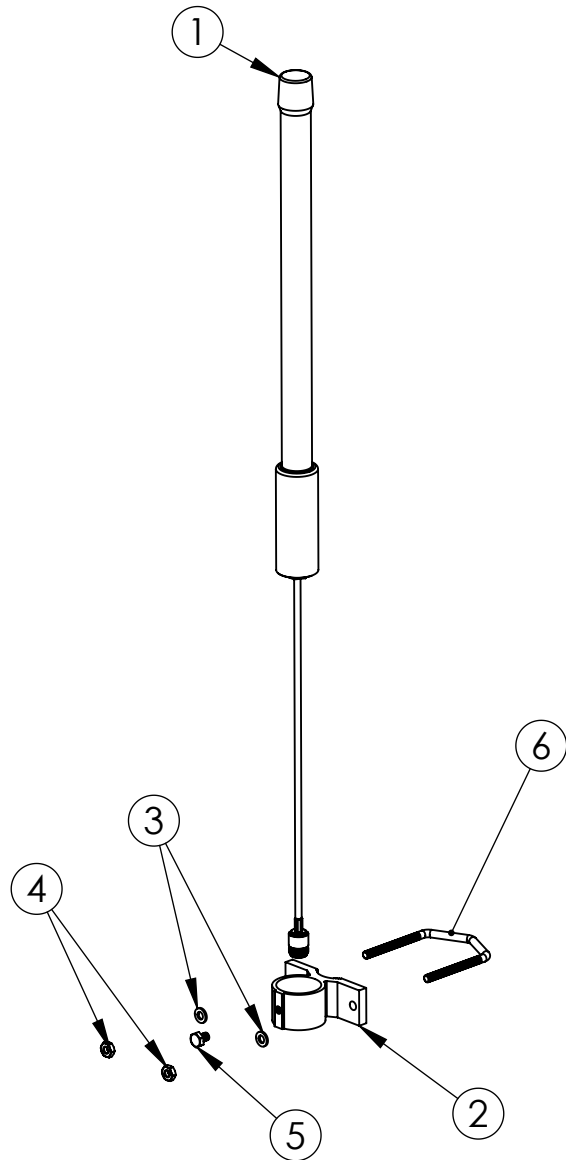

SINGLE POL OMNI INSTALL SHEET

NO.	DESCRIPTION	QTY.
1	OMNI	1
2	BRACKET	1
3	FLAT WASHER	1
4	HEX NUT	1
5	LOCKING BOLT	1
6	U-BOLT	1